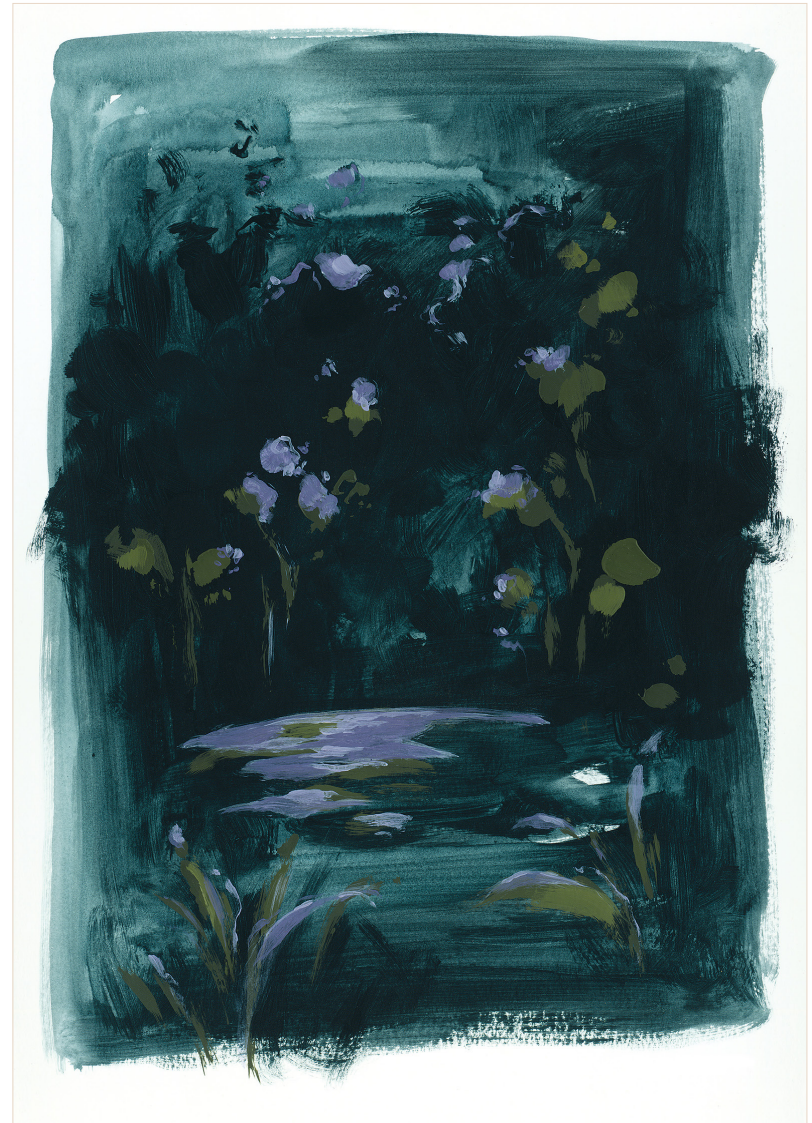

2024 selection

FINE ART PRINTS
LIMITED EDITION | PAPER

BY DAYNA-GAY TATE

HOW IT WORKS

these paper prints are **LIMITED EDITION** which means there will only be **50 versions** of each size option to ever exist – maintaining the **rarity and value** of the artwork.

daynagay.

'spring (ii)'

'colour wall'

'bloom soft (i)'

'bloom soft (ii)'

'come to the garden'

'somewhere and then moonlight'

'lavender stories'

'violets everywhere'

'spring cliffs (i)'

'spring cliffs (ii)'

'spring lanterns'

'spring mountain'

'dusk garden (ii)'

'dusk garden (iii)'

'dusk garden (iv)'