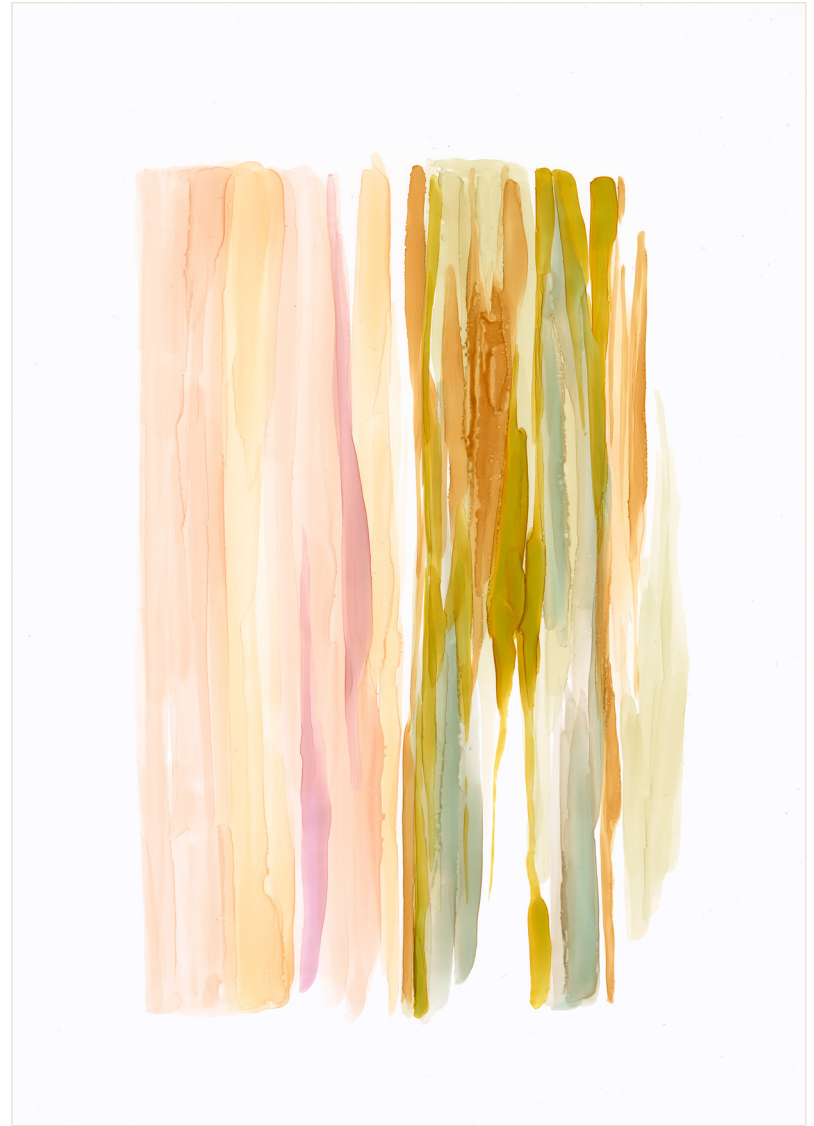

2024 selection

FINE ART PRINTS
LIMITED EDITION | PAPER

BY DAYNA-GAY TATE

HOW IT WORKS

these paper prints are **LIMITED EDITION** which means there will only be **50 versions** of each size option to ever exist – maintaining the **rarity and value** of the artwork.

daynagay.

'spring (ii)'

'colour wall'

'bloom soft (i)'

'bloom soft (ii)'

'come to the garden'

'somewhere and then moonlight'

'lavender stories'