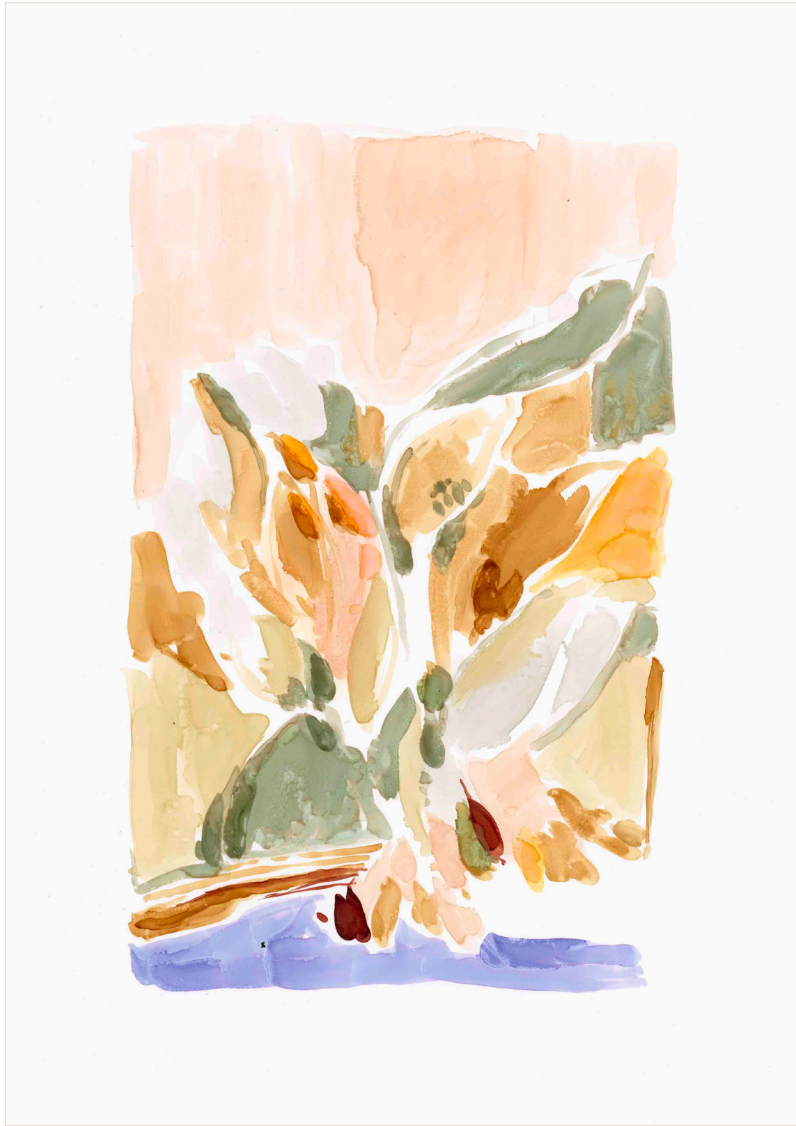

2024 selection

FINE ART PRINTS
LIMITED EDITION | PAPER

BY DAYNA-GAY TATE

HOW IT WORKS

these paper prints are **LIMITED EDITION** which means there will only be **50 versions** of each size option to ever exist – maintaining the **rarity and value** of the artwork.

daynagay.

'spring (ii)'

'colour wall'

'bloom soft (i)'

'bloom soft (ii)'

'come to the garden'

'somewhere and then moonlight'

'lavender stories'